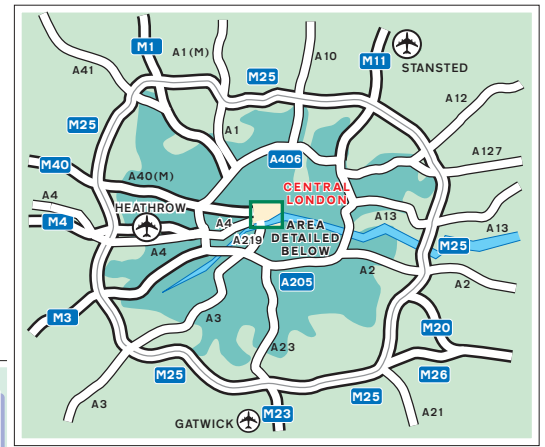

Olympia Exhibition Centre
Olympia Conference Centre
London W14 8UX

Tel: 020 7385 1200
Fax: 020 7370 8223
Web: www.eco.co.uk